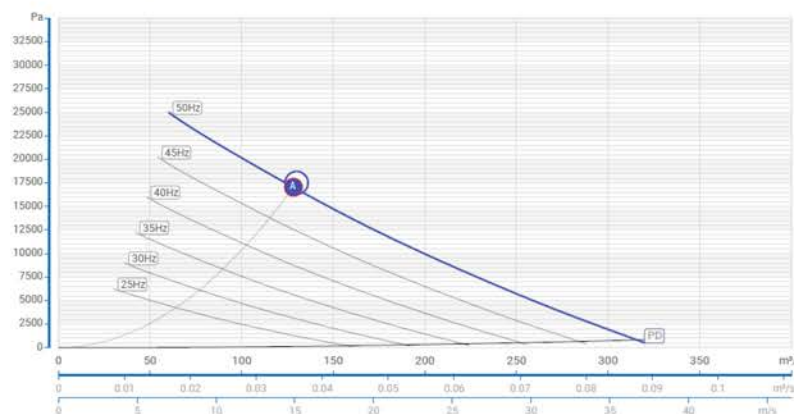

Seitenkanalverdichter SC30A 220T IE 3 Bj. 2019

Static pressure [Pa]

DIMENSIONS [mm]

Electrical data

Number of phases	3
Nominal voltage	400 V
Nominal power	2200 W
Nominal frequency	50 Hz
Nominal current	4.6 A