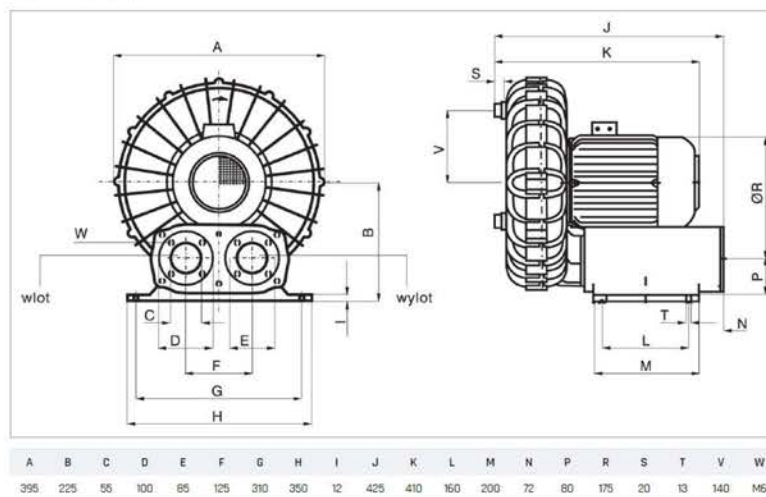

Seitenkanalverdichter SC30A 220T IE 3 Bj. 2019

Static pressure [Pa]

DIMENSIONS [mm]

Electrical data

Number of phases	3
Nominal voltage	400 V
Nominal power	2200 W
Nominal frequency	50 Hz
Nominal current	4.6 A